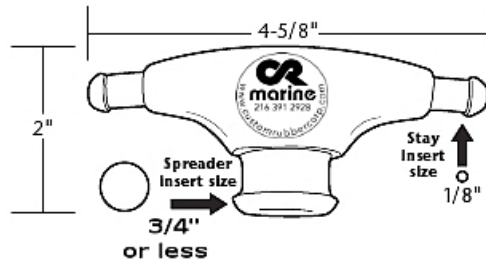

CR Marine Spreader Boots

Small Spreader Boot
101663CR

Medium Spreader Boot
101668CR

Large Spreader Boot
101664CR