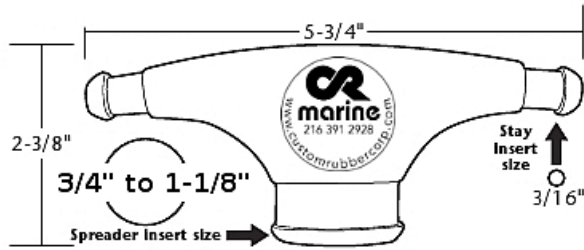

CR Marine Spreader Boots

Small Spreader Boot
101663CR

Medium Spreader Boot
101668CR

Large Spreader Boot
101664CR