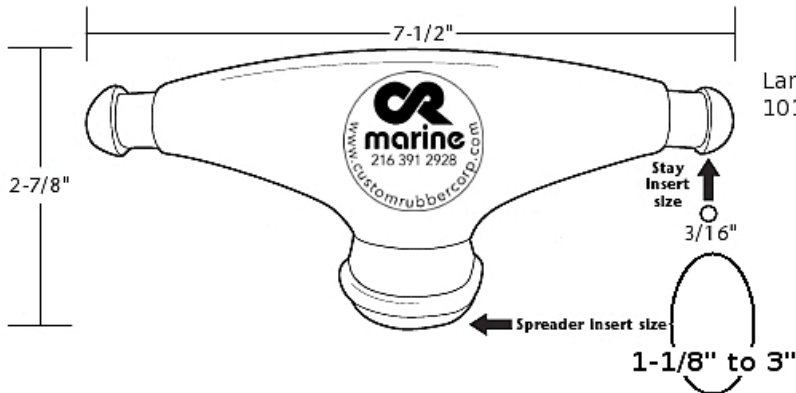

CR Marine Spreader Boots

Small Spreader Boot
101663CR

Medium Spreader Boot
101668CR

Large Spreader Boot
101664CR